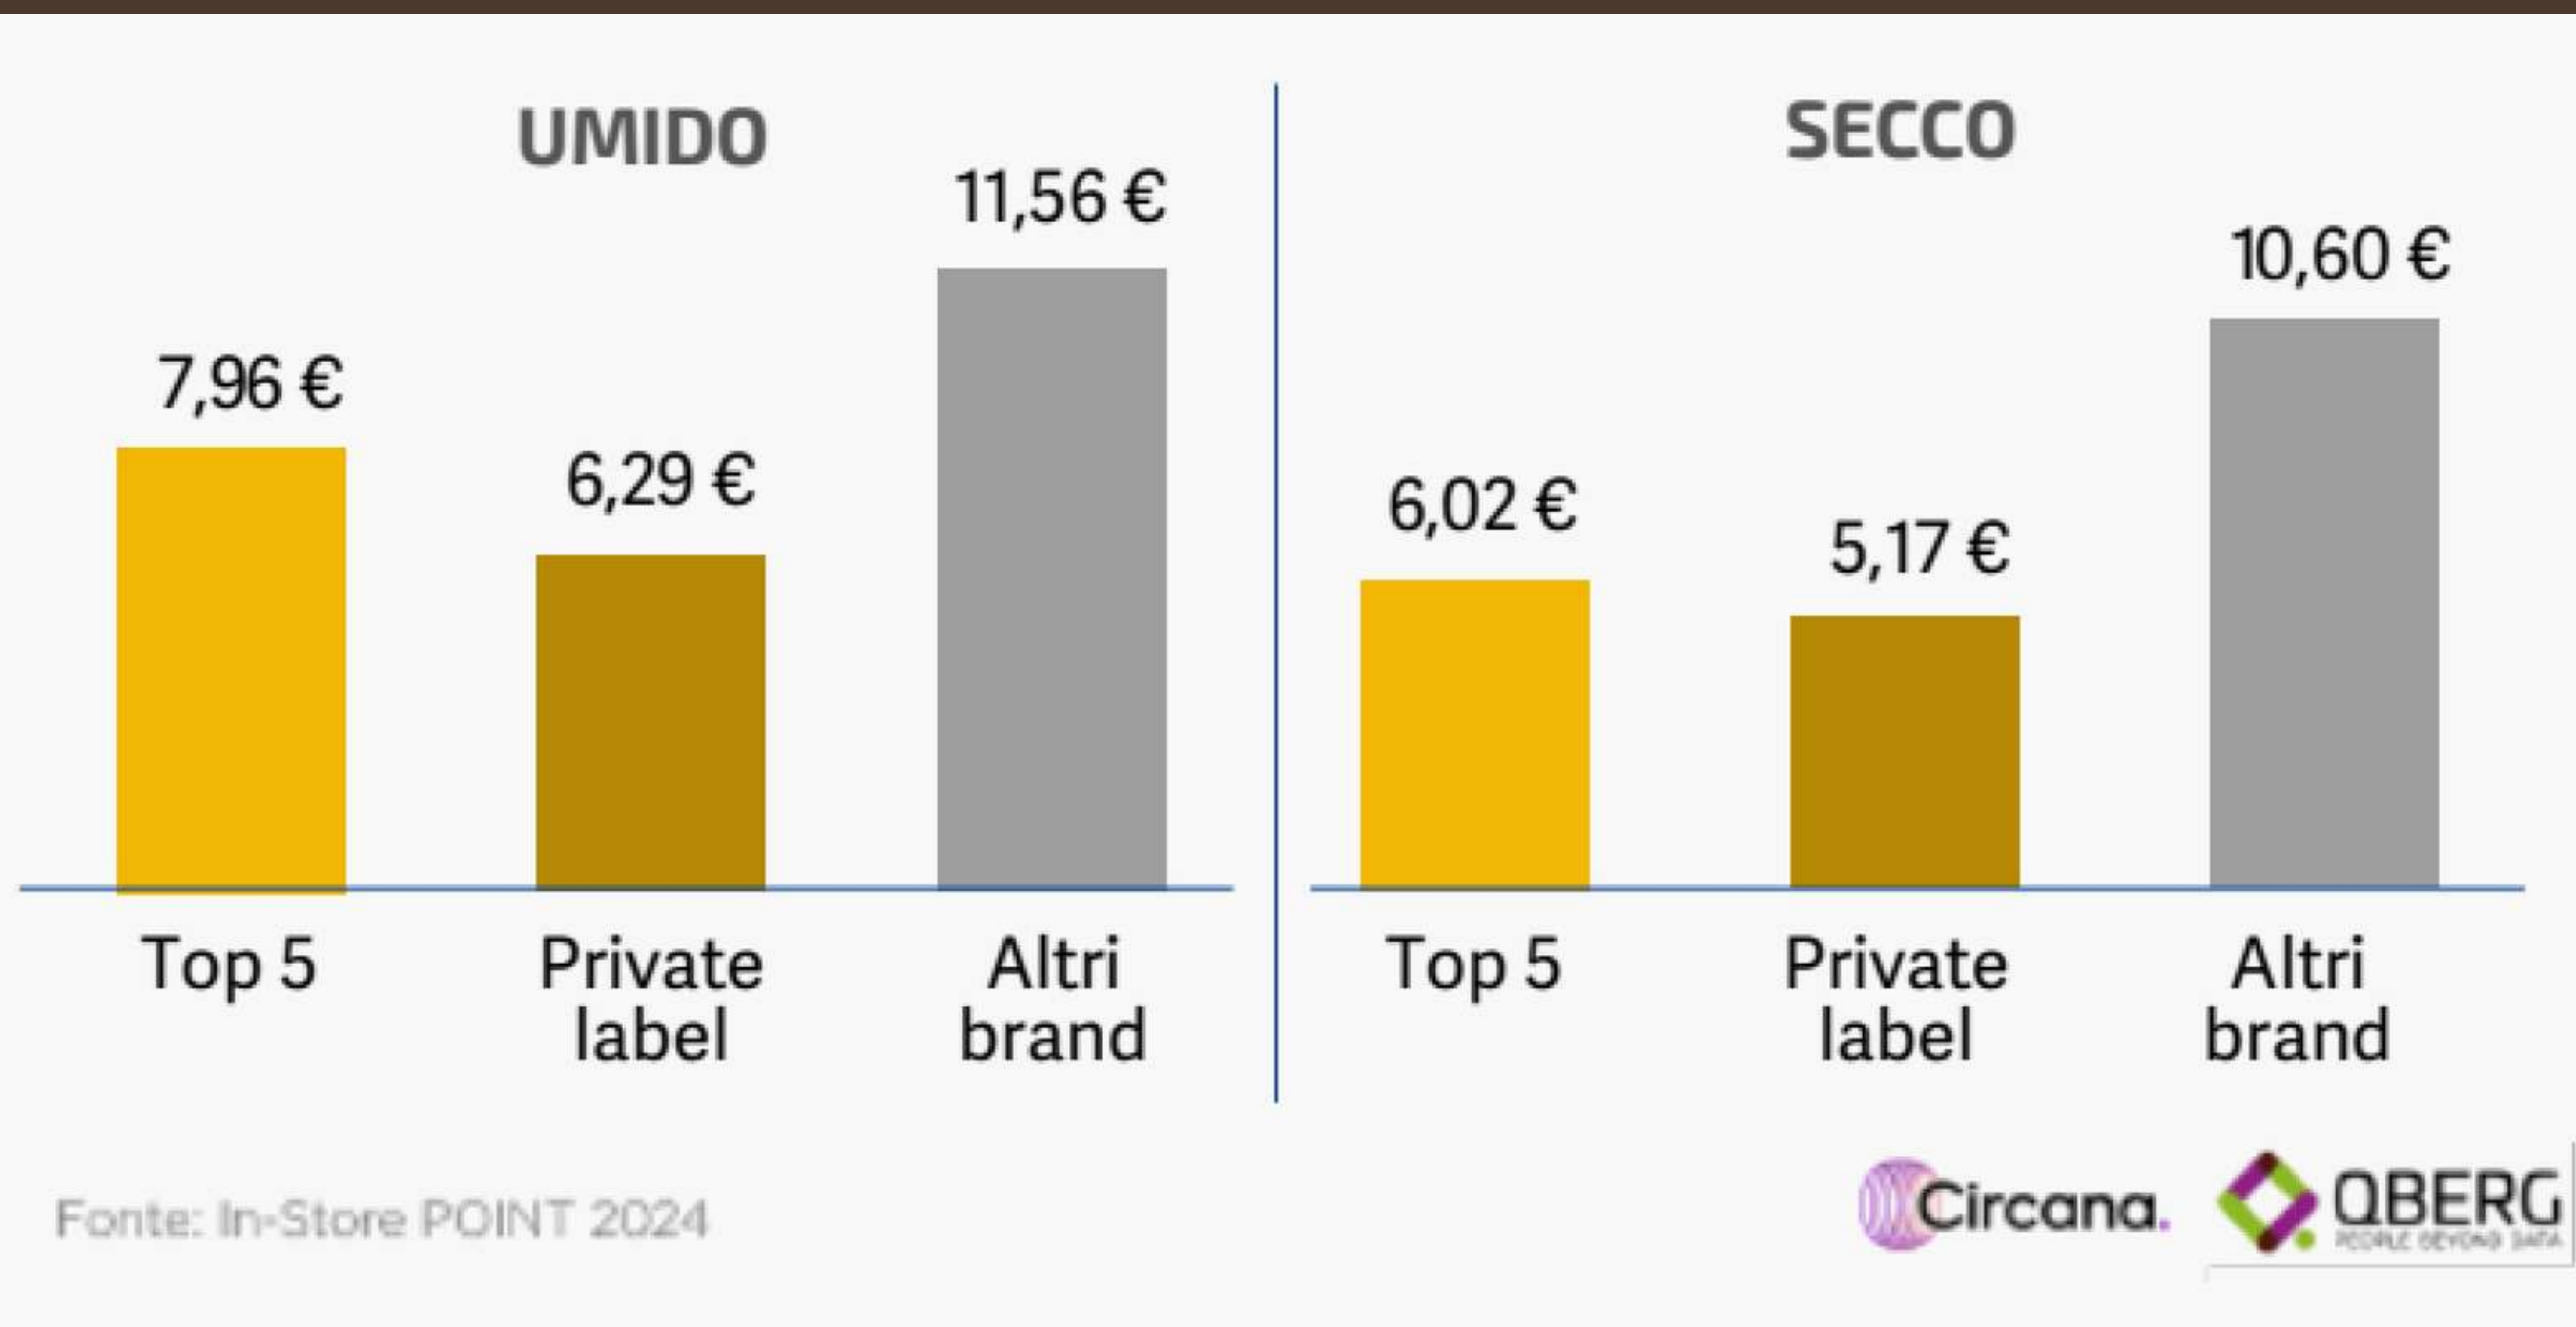

PREZZO MEDIO/KG DEI MARCHI DI CAT FOOD SUI FLYER

YTD Set 2024