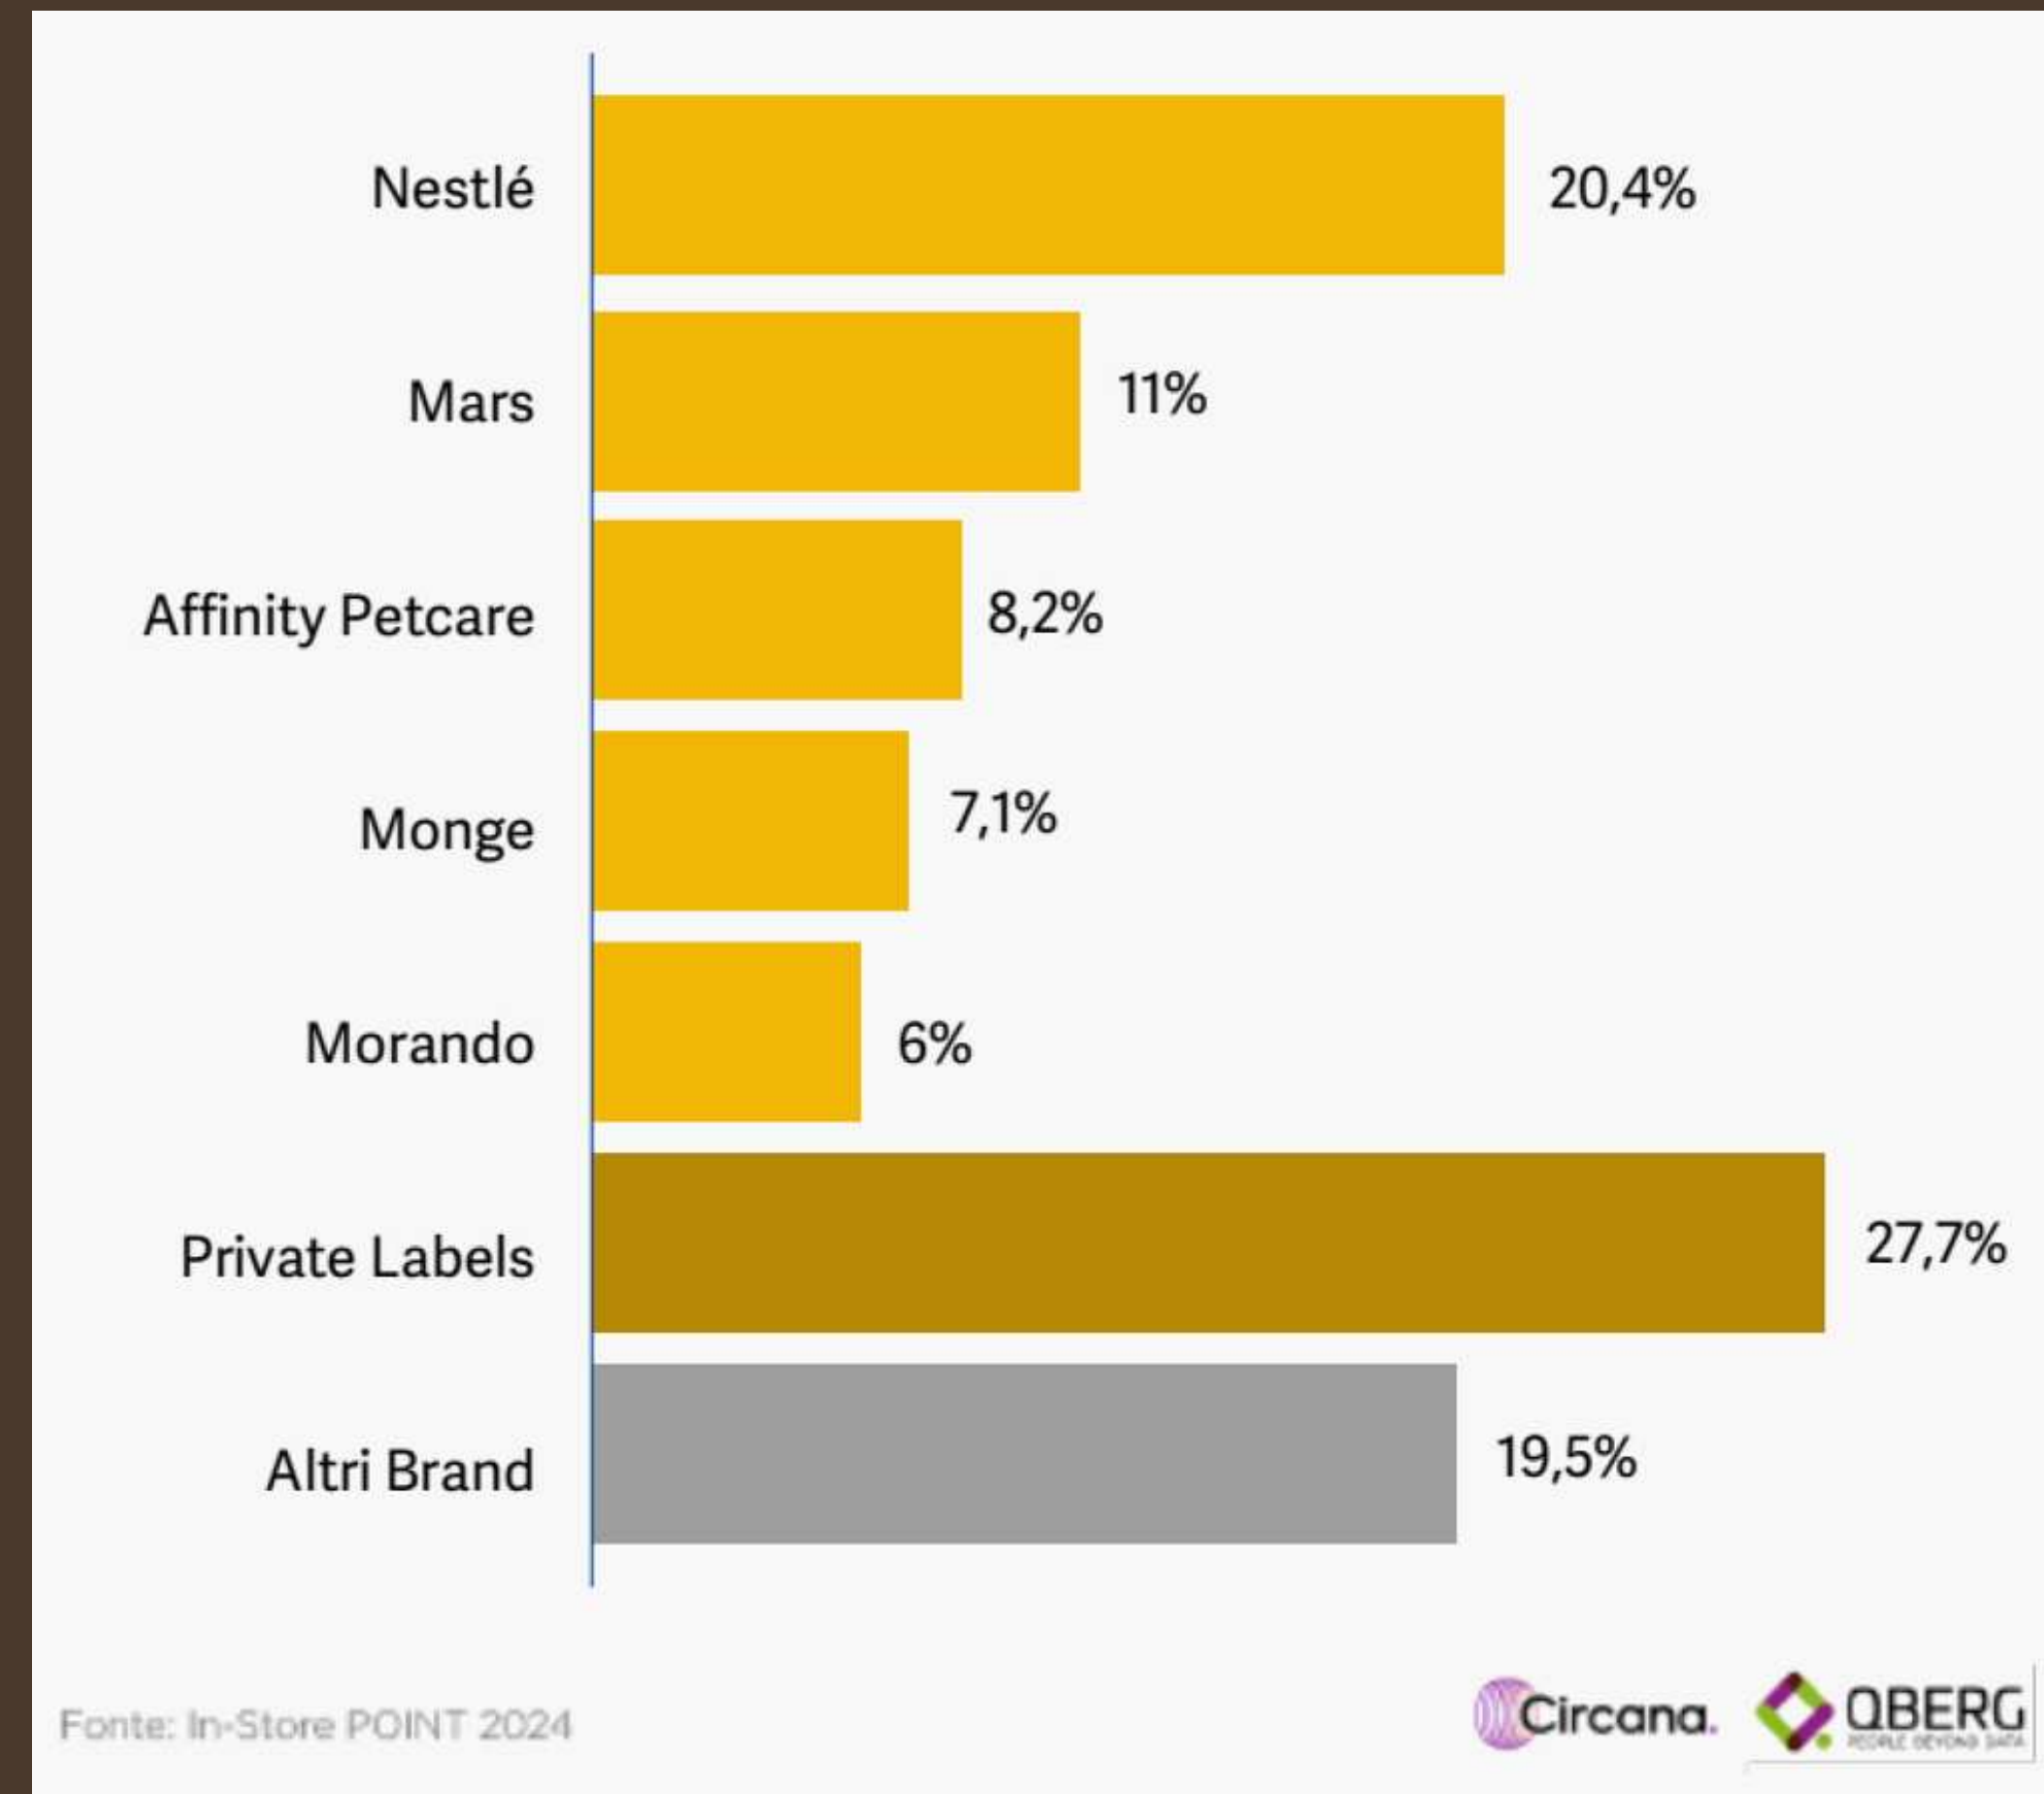

A golden retriever dog is shown from a high angle, focused on eating from a shiny metal bowl. The dog's fur is a warm, golden-brown color. The background is a bright, out-of-focus white surface, possibly a tiled floor. The overall mood is calm and domestic.

QBerg

**PET FOOD, VOLA  
LA PRIVATE LABEL  
SUI FLYER  
PROMOZIONALI**

Gennaio-Settembre 2024

# QUOTA DI VISIBILITÀ DEI MARCHI DI PET FOOD SUI FLYER

YTD Set 2024

# PREZZO MEDIO/KG DEI MARCHI DI CAT FOOD SUI FLYER

YTD Set 2024

A top-down view of a bright yellow ceramic bowl filled with brown, kibble-shaped dog food. To the right of the bowl lies a single, light-brown, dried dog bone. The background is a plain, light-colored surface. A semi-transparent white banner is overlaid across the center of the image, containing the text 'THANK YOU FOR YOUR ATTENTION!' in a bold, white, sans-serif font.