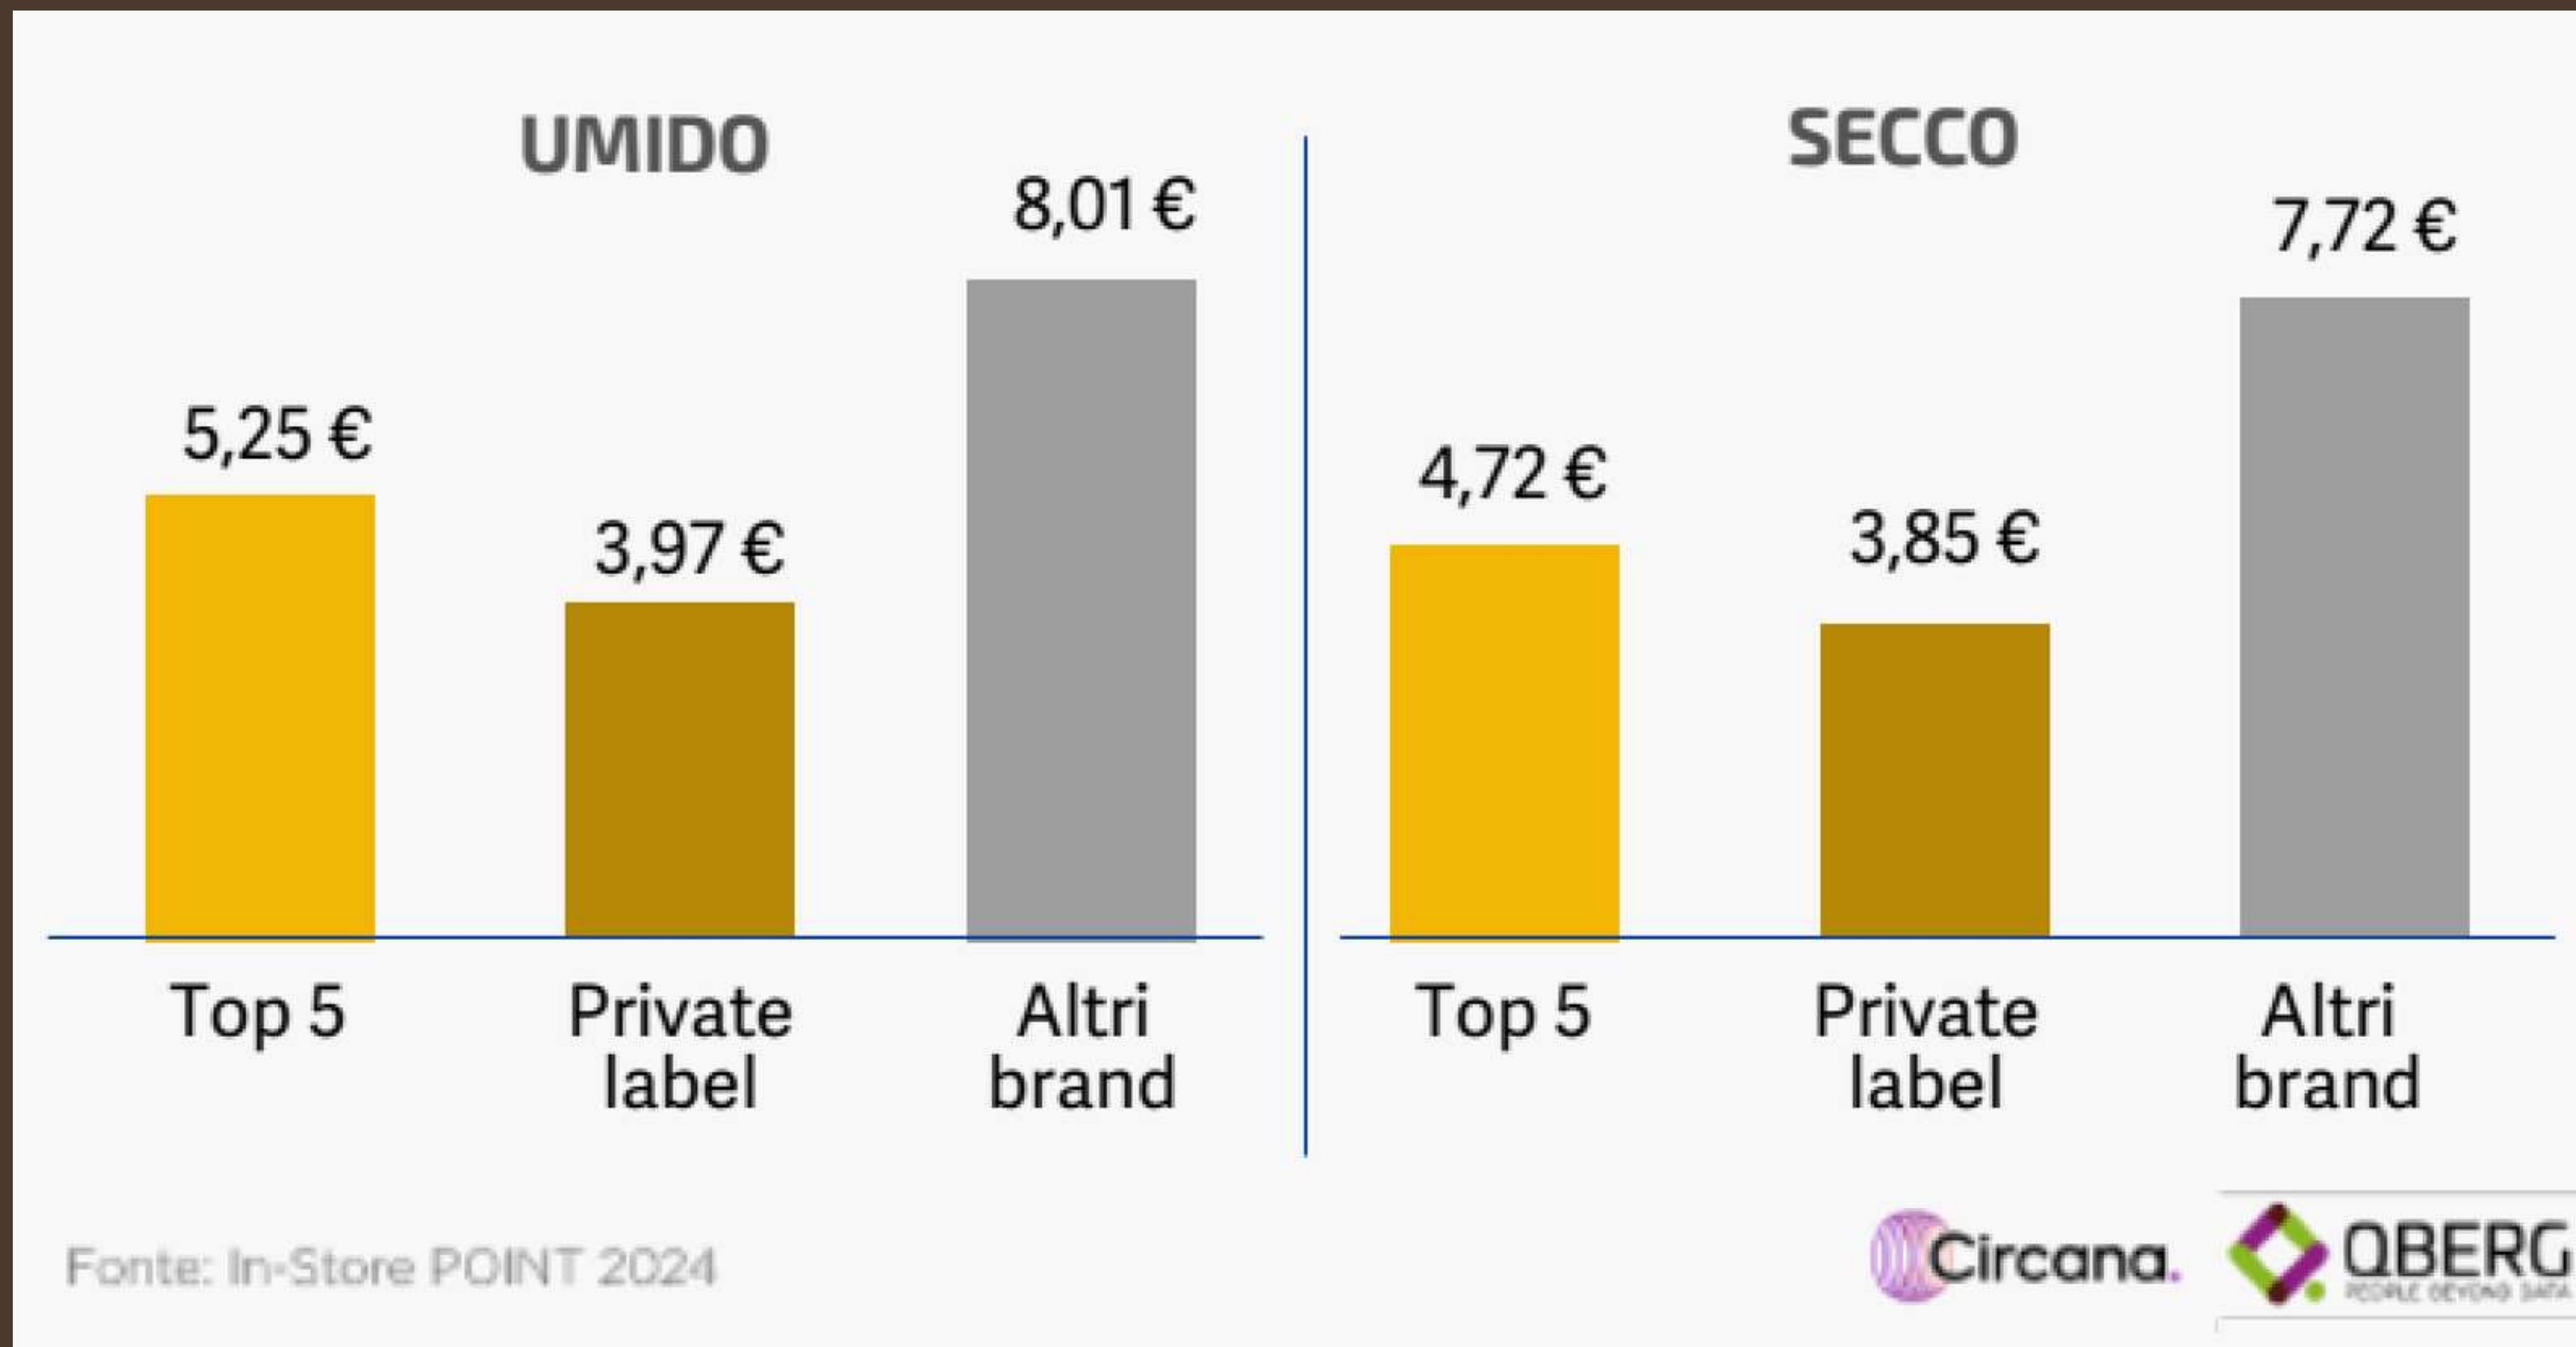

PREZZO MEDIO/KG DEI MARCHI DI DOG FOOD SUI FLYER

YTD Set 2024